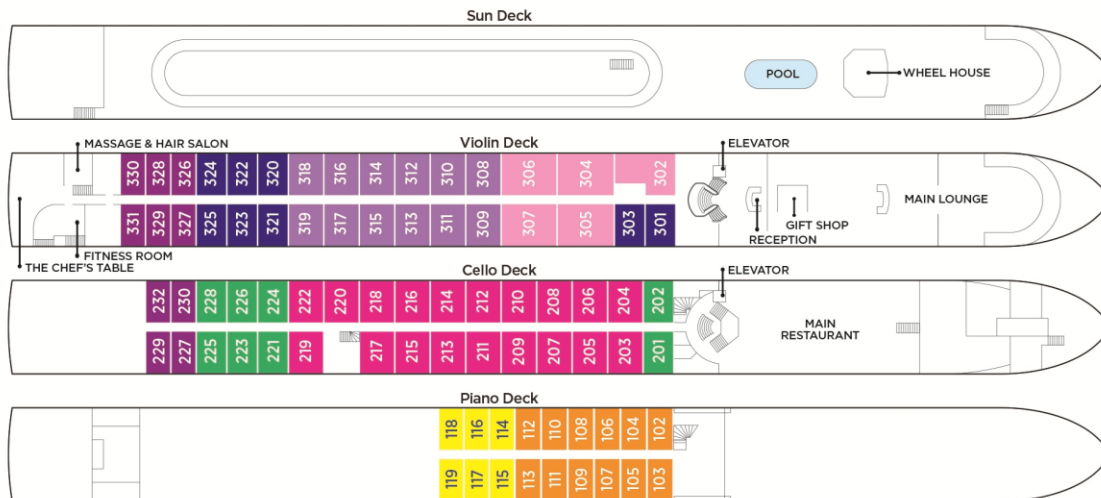

TECHNICAL DATA – AMAVERDE

Built: 2011   **Length:** 443 ft.   **Width:** 38 ft.   **Crew:** 51   **Staterooms:** 80   **Passengers:** 160   **Registry:** Switzerland

Travel Protection: Please ask your Travel Advisor about your protection options or contact your local provider.

Terms & Conditions: All rates are per person in USD, based on double occupancy, in a Category E stateroom. Group savings are applicable only to new reservations and are reflected in the pricing. Savings are applicable only to new reservations made by March 31, 2023 and are reflected in the pricing when applicable. Solo travelers in a double occupancy must pay an additional single supplement amount before receiving any eligible discounts. Upgrades, optional land programs, port charges, airfares, visas, and gratuities are additional. Other restrictions may apply. For complete details, general information and terms & conditions, please contact your Travel Advisor. AmaWaterways reserves the right to revise any errors on the flyer. Itinerary and shore excursions are subject to change at any time without notice. CST#2065452-20.

V23FEB09CP